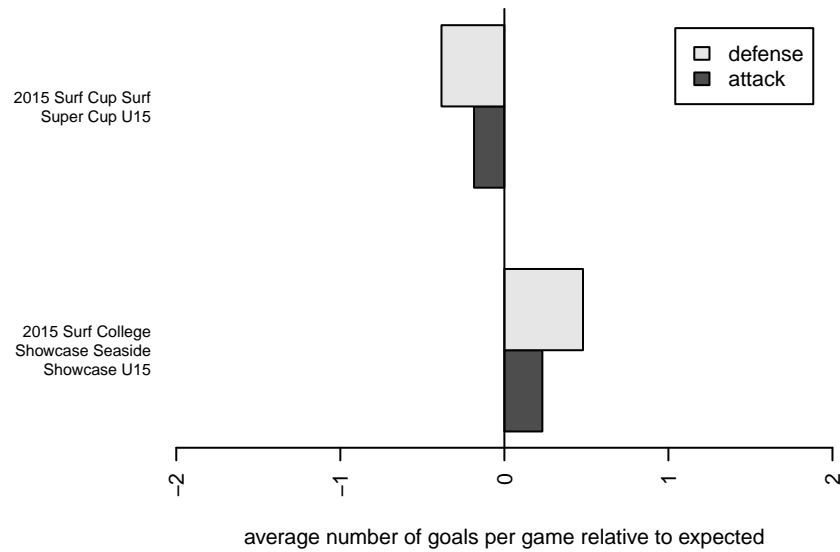

Davis Legacy 01 Red G00

, CAN
G00 total strength=1932
attack=63.47 defense=40.28

alt names used:
DAVIS LEGACY 01 RED (CAN)
DAVIS LEGACY 01 RED (CAN)

Venues played:
2015 Surf Cup Surf Super Cup U15
2015 Surf College Showcase Seaside Showcas

**attack and defense variance (black dot)
relative to other teams
and top 10 in region**

**attack and defense rating
relative to others at age
and all opponents in last 13 months**

**attack and defense rating
relative to others at age
and all opponents in last 13 months**

Performance relative to 13 month average

Performance relative to 13 month average

Distribution of opponents
 Red = Lose zone, Blue = Win zone, Green = Even
 Black line separates win/lose zones

lot. A=Neither has attack advantage, B=Opponent has both attack and defense advantage, C=Opponent has both attack and defense disadvantage, D=Both have