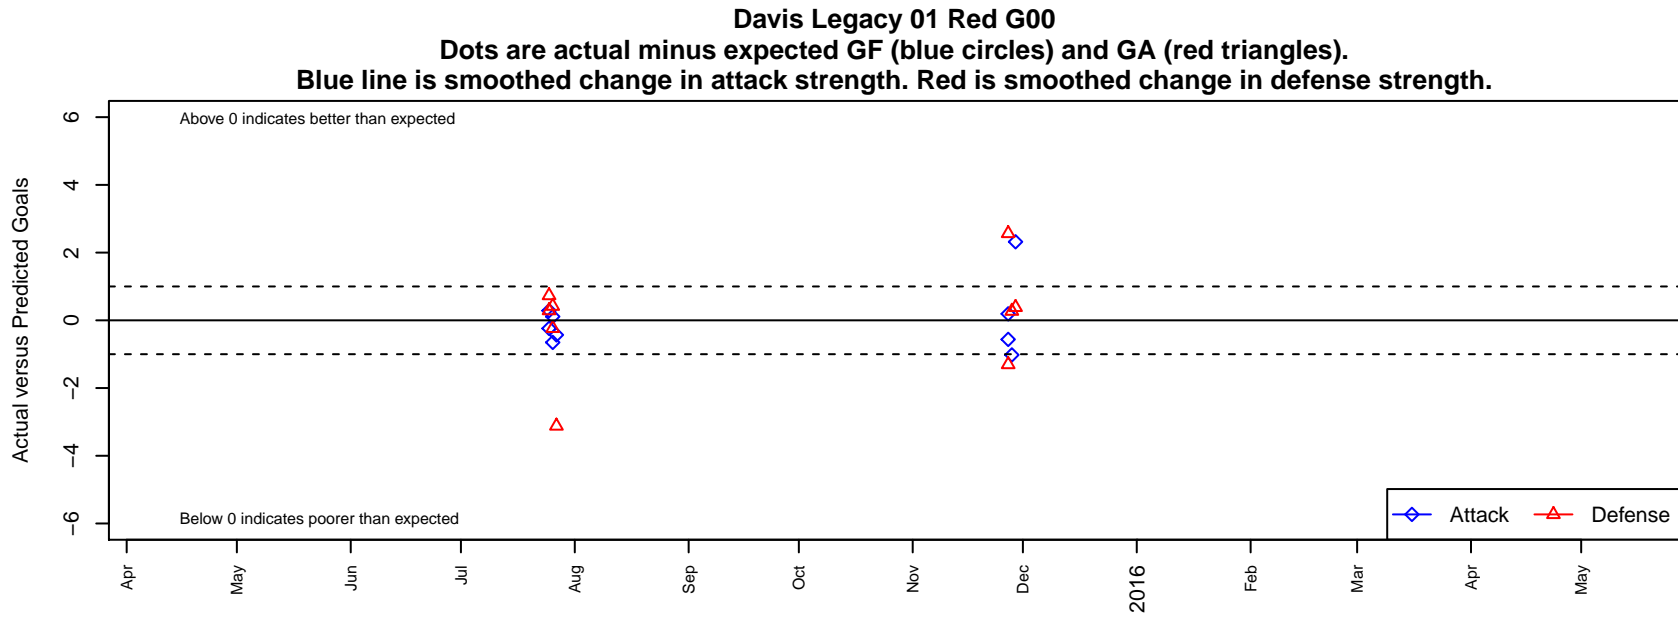

Davis Legacy 01 Red G00

, CAN
G00 total strength=1932
attack=63.47 defense=40.28

alt names used:
DAVIS LEGACY 01 RED (CAN)
DAVIS LEGACY 01 RED (CAN)

Venues played:
2015 Surf Cup Surf Super Cup U15
2015 Surf College Showcase Seaside Showcas

**attack and defense variance (black dot)
relative to other teams
and top 10 in region**

**attack and defense rating
relative to others at age
and all opponents in last 13 months**

**attack and defense rating
relative to others at age
and all opponents in last 13 months**

Performance relative to 13 month average

Performance relative to 13 month average

Distribution of opponents
 Red = Lose zone, Blue = Win zone, Green = Even
 Black line separates win/lose zones

lot. A=Neither has attack advantage, B=Opponent has both attack and defense advantage, C=Opponent has both attack and defense disadvantage, D=Both have