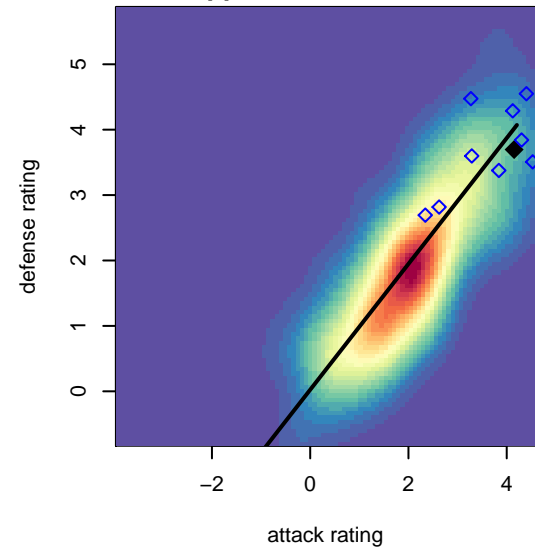

Davis Legacy 01 Red G00

, CAN
G00 total strength=1932
attack=63.47 defense=40.28

alt names used:
DAVIS LEGACY 01 RED (CAN)
DAVIS LEGACY 01 RED (CAN)

Venues played:
2015 Surf Cup Surf Super Cup U15
2015 Surf College Showcase Seaside Showcas

**attack and defense variance (black dot)
relative to other teams
and top 10 in region**

**attack and defense rating
relative to others at age
and all opponents in last 13 months**

**attack and defense rating
relative to others at age
and all opponents in last 13 months**

Performance relative to 13 month average

Performance relative to 13 month average

Distribution of opponents
 Red = Lose zone, Blue = Win zone, Green = Even
 Black line separates win/lose zones

lot. A=Neither has attack advantage, B=Opponent has both attack and defense advantage, C=Opponent has both attack and defense disadvantage, D=Both have