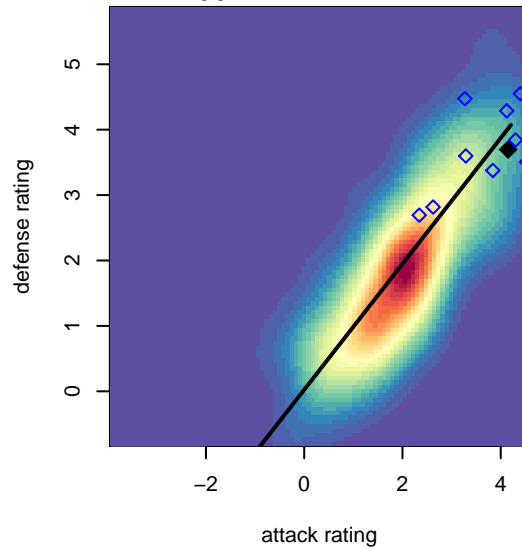

Davis Legacy 01 Red G00

, CAN
G00 total strength=1932
attack=63.47 defense=40.28

alt names used:
DAVIS LEGACY 01 RED (CAN)
DAVIS LEGACY 01 RED (CAN)

Venues played:
2015 Surf Cup Surf Super Cup U15
2015 Surf College Showcase Seaside Showcas

**attack and defense variance (black dot)
relative to other teams
and top 10 in region**

**attack and defense rating
relative to others at age
and all opponents in last 13 months**

**attack and defense rating
relative to others at age
and all opponents in last 13 months**

Performance relative to 13 month average

Performance relative to 13 month average

Distribution of opponents
 Red = Lose zone, Blue = Win zone, Green = Even
 Black line separates win/lose zones

lot. A=Neither has attack advantage, B=Opponent has both attack and defense advantage, C=Opponent has both attack and defense disadvantage, D=Both have