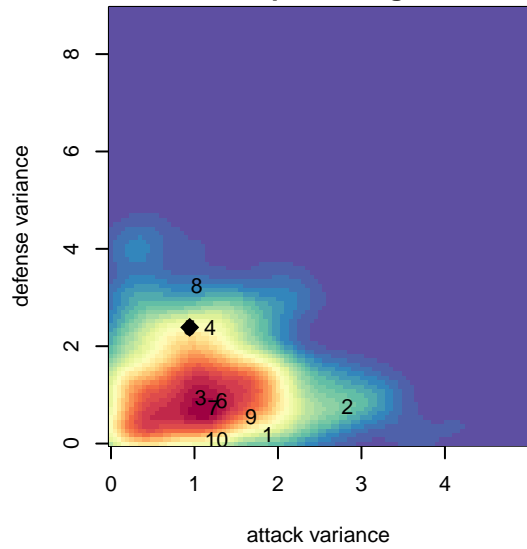

Davis Legacy 01 Red G00

, CAN
G00 total strength=1932
attack=63.47 defense=40.28

alt names used:
DAVIS LEGACY 01 RED (CAN)
DAVIS LEGACY 01 RED (CAN)

Venues played:
2015 Surf Cup Surf Super Cup U15
2015 Surf College Showcase Seaside Showcas

**attack and defense variance (black dot)
relative to other teams
and top 10 in region**

**attack and defense rating
relative to others at age
and all opponents in last 13 months**

**attack and defense rating
relative to others at age
and all opponents in last 13 months**

Performance relative to 13 month average

Performance relative to 13 month average

Distribution of opponents
 Red = Lose zone, Blue = Win zone, Green = Even
 Black line separates win/lose zones

lot. A=Neither has attack advantage, B=Opponent has both attack and defense advantage, C=Opponent has both attack and defense disadvantage, D=Both have