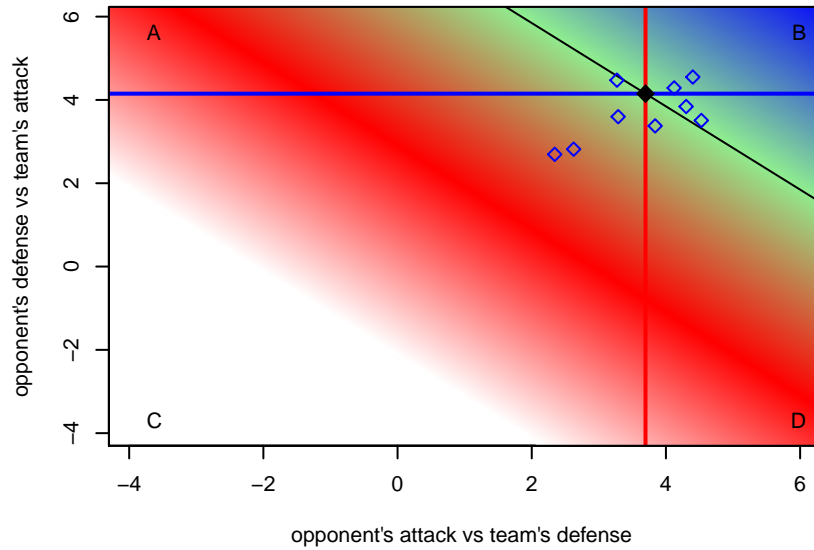

Davis Legacy 01 Red G00

, CAN
G00 total strength=1932
attack=63.47 defense=40.28

alt names used:
DAVIS LEGACY 01 RED (CAN)
DAVIS LEGACY 01 RED (CAN)

Venues played:
2015 Surf Cup Surf Super Cup U15
2015 Surf College Showcase Seaside Showcas

**attack and defense variance (black dot)
relative to other teams
and top 10 in region**

**attack and defense rating
relative to others at age
and all opponents in last 13 months**

**attack and defense rating
relative to others at age
and all opponents in last 13 months**

Performance relative to 13 month average

Performance relative to 13 month average

Distribution of opponents
 Red = Lose zone, Blue = Win zone, Green = Even
 Black line separates win/lose zones

lot. A=Neither has attack advantage, B=Opponent has both attack and defense advantage, C=Opponent has both attack and defense disadvantage, D=Both have